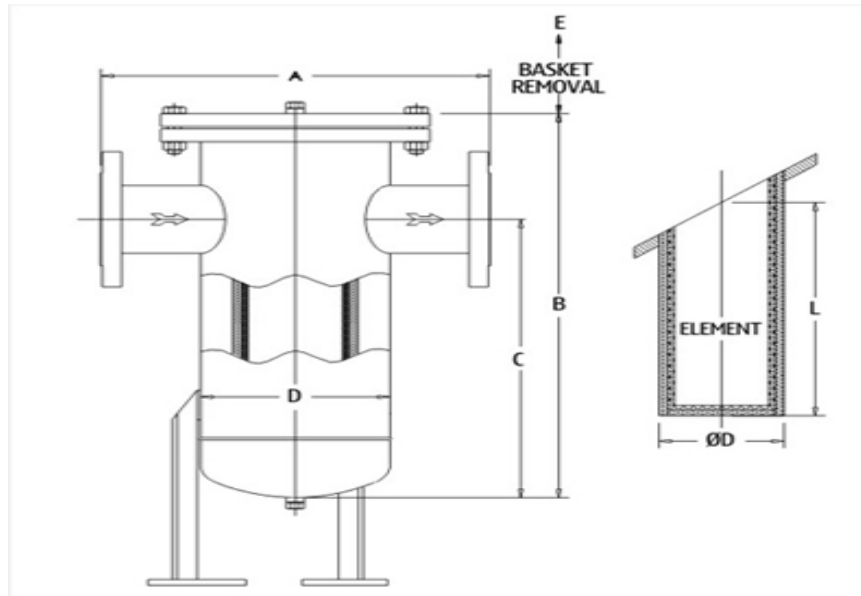

Simplex Basket Filter

Simplex Basket filters and strainer are normally designed with cylinder or square housing construction having cylindrical single element or concentric element or can have multi element in one housing.

Flow of fluid in this filter can be in to out or out to in across the filter element depending upon applications.

Principles:-

Simplex Basket filter are normally used for batch operations where the liquid flow may be interrupted periodically for cleaning purpose or other maintenance.

Operations:-

Basket strainers feature top removal of the filter screen. The screen is in the form of a basket, with a lifting handle, so that all particulate captured and retained by the screen can be easily removed for disposal. They are intended for applications where large amount of solids particulate are expected and where the clean-out will be frequent.

Working:-

Strainers can be manufactured in any shape or size in a wide range of materials to meet industrial specifications. These filters are available with basket type strainers as well as cartridge strainers having desirable micron ratings. Design with cartridge filter has an added advantage of incorporating back flushing system.

Applications:-

Where continuous operation is not required and the line can be shut down for cleaning simplex basket strainer can be used. Applications where high dirt loads are anticipated.

Industries Served:-

- Chemicals & Petrochemicals: Solvents, solutions, chemical filtration, acids, bases
- Food & Beverage: bottled water, beers, wines, flavours, polishing, clarification
- Health Care & Pharmaceuticals: Membrane filtration, ophthalmics, oral medicines, serum
- Industrial processes: clean water, removal of carbon
- Paints & Coatings: paints, coatings
- Industrial water treatment
- Electronics: High purity water, photo resists.

Advantages:

- Superior filtration area
- Can be custom built
- Debris collects away from the process stream

Disadvantages:

- Higher cost
- Can be serviced only off line
- Significant size and weight